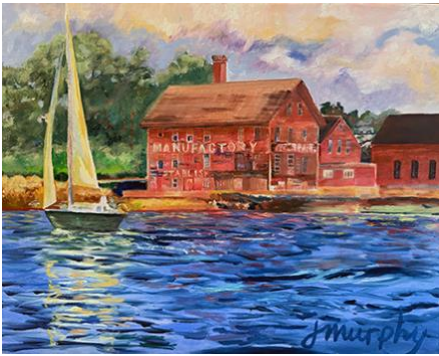

61  
Judy Robinson-Cox  
*Safe Harbor*  
Mixed media photo montage  
8x10"  
\$150

62  
Judy Robinson-Cox  
*Phyllis A by Moonlight*  
Mixed media photo montage  
4x6"  
\$65

63  
Judy Robinson-Cox  
*Fish Story*  
Mixed media, 5"x7"  
\$75

64  
Judy Robinson-Cox  
*Marine Railways*  
Mixed media, 5"x7"  
\$75

65  
Joan Bediz  
*Classy Margarita*  
Pastel, oil, acrylic & watercolor  
9x11"  
\$300

66  
Joan Bediz  
*Retro Martini*  
Pastel, oil, acrylic & watercolor  
9x11"  
\$300

67  
Cindy Efinger  
*Tidecaller*  
Glass seed beads  
12x24"  
\$500

68  
Jan Murphy  
*Maritime Gloucester*  
Oil on linen  
22x28" unframed  
24x30" framed  
\$2,500

69  
Jan Murphy  
*Paint Factory*  
Oil on linen  
6x20", unframed, 18x22" framed  
\$1,200