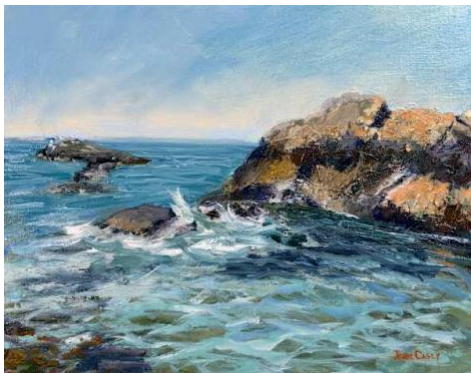

11
John Casey
Between Tides
Oil on Panel
26x22"/20x16"
$1,800