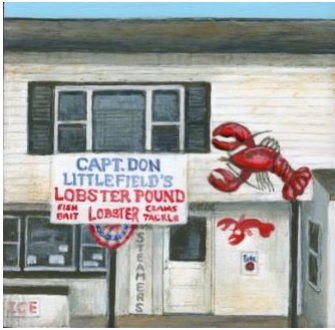

49  
Judy Robinson-Cox  
*Fishing Boats*  
Photo based mixed media  
8x8"  
\$65

50  
Judy Robinson-Cox  
*Gloucester Marine Railways*  
Shadow box diorama  
10x20"  
\$500

51  
Bruce Shaw  
*Out to Sea*  
Watercolor  
21x17"/13.5x10.5"  
\$450

52  
Debbie Shirley  
*Smitty's*  
Acrylic on panel  
7.5x7.5"/6x6"  
\$175

53  
Debbie Shirley  
*Ship Store*  
Acrylic on panel  
7.5x7.5"/6x6"  
\$175

54  
Michael Storella  
*Flood Tide, Essex MA*  
Oil  
19x23"/16x20"  
\$1,200

55  
Wilmarie Torres  
*Forward on the Waves*  
Oil on canvas  
/36x48"  
\$3,700

56  
Marny Williams  
*Calm Day at Eastern Point*  
Watercolor  
11x15"/9x13"  
\$400

57  
Debbie Shirley  
*Capt. Don's*  
Acrylic on panel  
Unframed: 6 x 6"  
Framed: 7-1/2 x 7-1/2"  
\$175