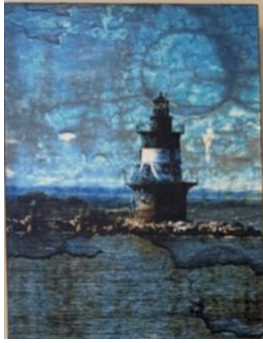

61
Judy Robinson-Cox
Safe Harbor
Mixed media photo montage
8x10"
$150