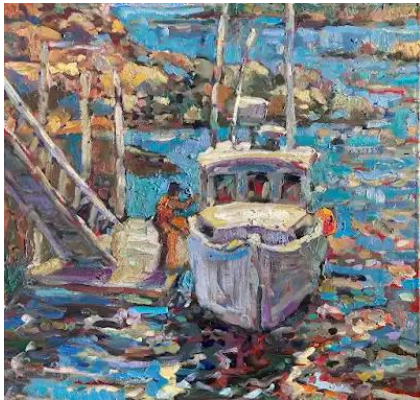

14
Heidi Caswell-Zander
Loading
Oil on Canvas
21x25"/16x20"
$1,450