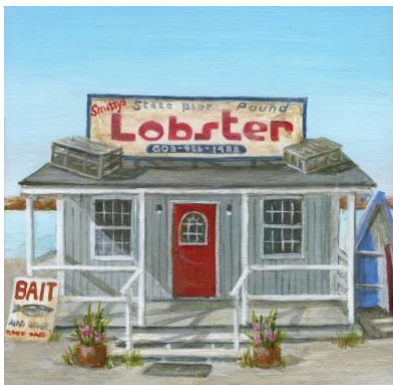

43  
Patricia McCarthy  
*The Captain*  
Oil on Linen  
30x30"/24x24"  
\$2,300

44  
Charles McCarthy  
*Winter Traps*  
Oil on Canvas  
20.5x24.5"/16x20"  
\$395

45  
Eileen Mueller  
*Gloucester Harbor*  
Oil on Canvas  
22x26"/20x24"  
\$2,800

**SOLD**  
46  
Jan Murphy  
*The Lily Jean on an August Morning*  
Oil on Linen  
13x16"/11x14"  
\$700

47  
Susan Oleksiw  
*Low Tide in the Marsh*  
Photography  
14x19"/9x13"  
\$200

48  
Kathy Roberts  
*Spring Brings Hope & Renewal*  
Watercolor  
18x20"/11x14"  
\$650

49  
Judy Robinson-Cox  
*Fishing Boats*  
Photo based mixed media  
8x8"  
\$65

50  
Judy Robinson-Cox  
*Gloucester Marine Railways*  
Shadow box diorama  
10x20"  
\$500

51  
Bruce Shaw  
*Out to Sea*  
Watercolor  
21x17"/13.5x10.5"  
\$450