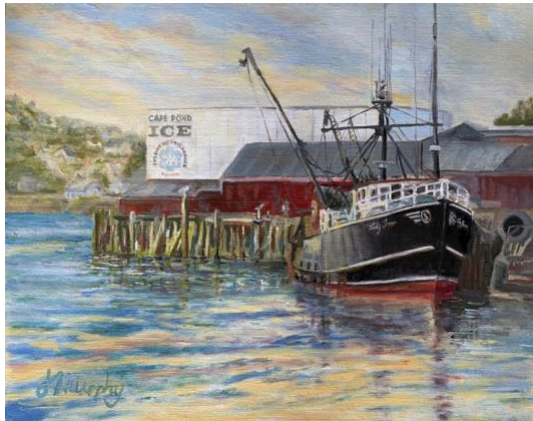

37  
Karen Keough  
*Forever with Us*  
Watercolor  
14.5x17.5"/11x14"  
\$425

38  
Ken King  
*Sunset over Deer Hill*  
Mixed media  
28x38"/26x36"  
\$2,500

39  
Jim Kociuba  
*Changing Winds*  
Acrylic & textured gesso on canvas  
37.25x37.25"/36x36"  
\$1,600

40  
Constance Festo Lafond  
*Safe Harbor*  
Acrylic  
16x20"  
\$750

41  
Kirk Larsen  
*The Mighty Maria-Joann*  
Oils  
20x24"/12x16"  
\$2,800

42  
Kirk Larsen  
*A Good Haul*  
Watercolor  
11x13"/5x7"  
\$600

43  
Patricia McCarthy  
*The Captain*  
Oil on Linen  
30x30"/24x24"  
\$2,300

44  
Charles McCarthy  
*Winter Traps*  
Oil on Canvas  
20.5x24.5"/16x20"  
\$395

45  
Eileen Mueller  
*Gloucester Harbor*  
Oil on Canvas  
22x26"/20x24"  
\$2,800