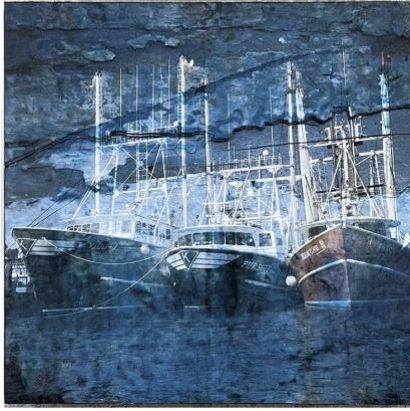

49
Judy Robinson-Cox
Fishing Boats
Photo based mixed media
8x8"
$65