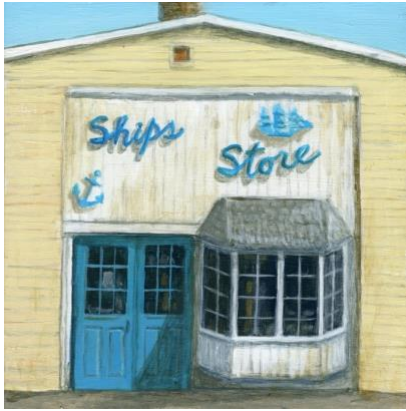

49  
Judy Robinson-Cox  
*Fishing Boats*  
Photo based mixed media  
8x8"  
\$65

50  
Judy Robinson-Cox  
*Gloucester Marine Railways*  
Shadow box diorama  
10x20"  
\$500

51  
Bruce Shaw  
*Out to Sea*  
Watercolor  
21x17"/13.5x10.5"  
\$450

52  
Debbie Shirley  
*Smitty's*  
Acrylic on panel  
7.5x7.5"/6x6"  
\$175

53  
Debbie Shirley  
*Ship Store*  
Acrylic on panel  
7.5x7.5"/6x6"  
\$175

54  
Michael Storella  
*Flood Tide, Essex MA*  
Oil  
19x23"/16x20"  
\$1,200